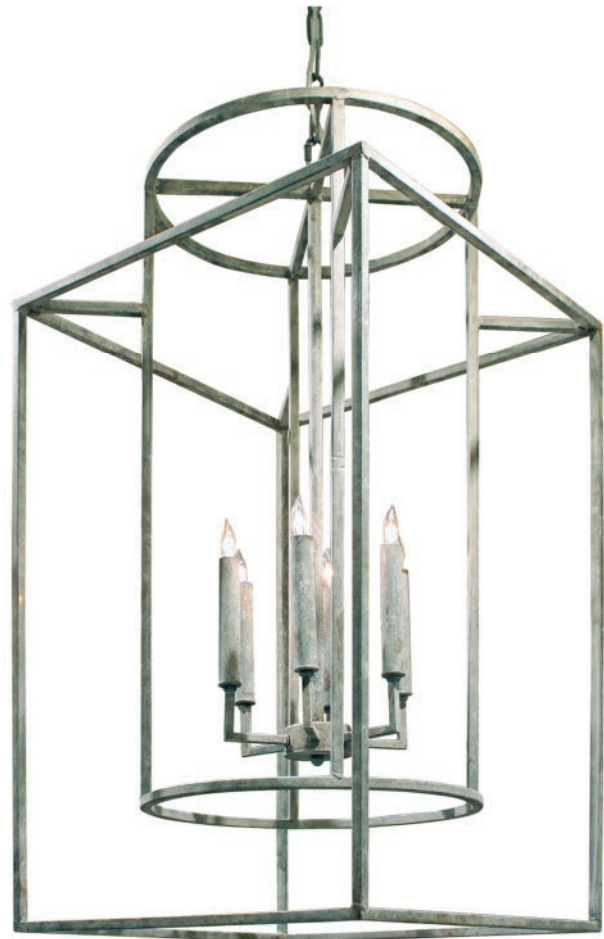

32"W, 32"D, 18"H

Shown in Deep Ocean Finish

8 x 40watt, E26 Bulbs

PD55, Quatrefoil Drum Light

32"W, 32"D, 18"H

Shown in Gilded Gold Finish

8 x 40watt, E26 Bulbs

PD56, Fifth Square Drum Light

28"W, 28"D, 32"H
8 x 40watt, E12 Bulbs

LN44, Diamond Lantern

12"W, 12"D, 16"H | Shown in Deep Ocean Finish
4 x 60watt, E12 Bulbs

LN44

LN46S

LN46L

LN45

LN46S, Manhattan Small Lantern

 FLUSH MOUNT LAMPS

FM07L, Maria Large Flush Mount

24"W, 24"D, 6"H
Shown in Gilded Gold Finish
4 x 40watt, E26 Bulbs

FM07L

FM07S, Maria Small Flush Mount

14"W, 14"D, 6"H
Shown in Deep Ocean Finish
2 x 40watt, E26 Bulbs