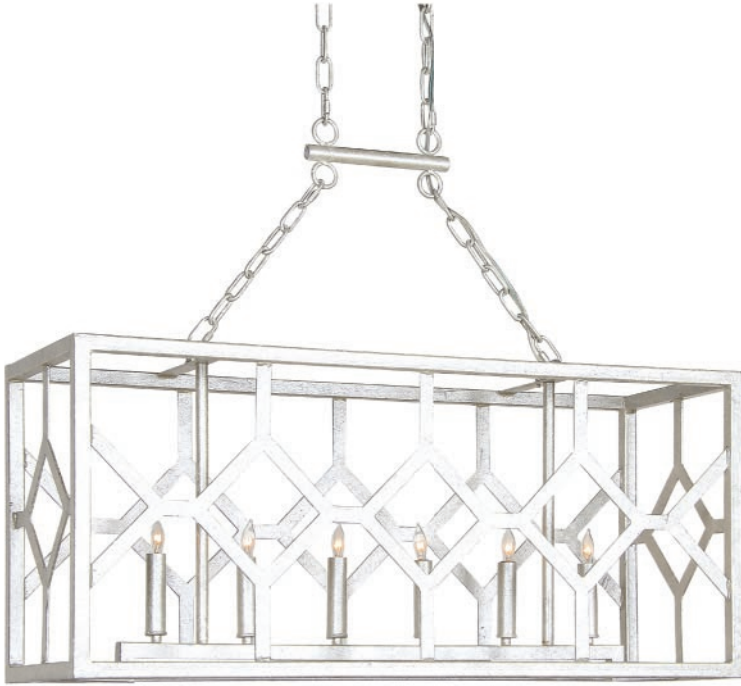

CH65S

CH65S, Diamond Small Chandelier

36"L, 12"D, 16"H
Shown in Oyster White Finish
6 x 60watt, E12 Bulbs

CH65L, Diamond Large Chandelier

45"L, 18"D, 18"H
Shown in Gilded Gold Finish w/Seeded Glass
8 x 60watt, E12 Bulbs

CH61, Istanbul Chandelier

36"W, 36"D, 34"H
Shown in Gilded Gold finish
6 x 60watt, E26 Bulbs