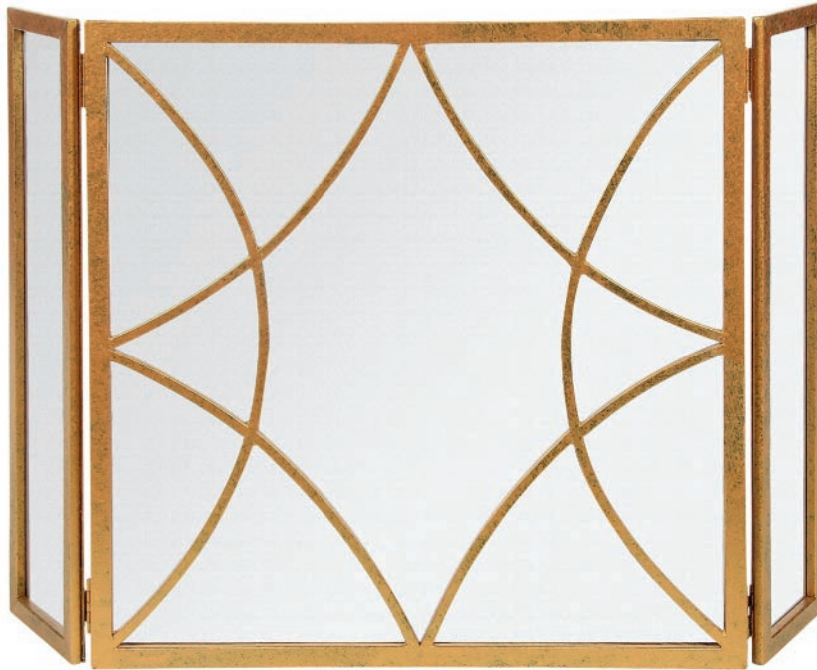

ET14

ET18

ET18, London End Table

20"W, 20"D, 24"H
 Shown in Gilded Gold Finish w/ Quartzite Top

BH29

BH27, New Orleans Stool

30"L, 18"D, 19"H
Shown in Gilded Gold Finish w/ Beige Linen

BH27

BH29, Athens Stool

18"L, 18"D, 19"H
Shown in Gilded Gold Finish w/ Charcoal Linen

BH30AS

BH30AS, Foot Stool

18"L, 18"D, 19"H
Only Available As Shown

BH28, Athens Bench

60"L, 18"D, 19"H
Shown in Deep Ocean Finish
w/ Beige Linen

BH28

FS10

FS11

**FS10, London
Fireplace Screen**
30"W, 30"H, 8"/panels
Shown in Gilded Gold Finish

**FS11, Paris
Fireplace Screen**
30"W, 30"H, 8"/panels
Shown in Oyster White Finish

770.416.8188

47

OUR SHOWROOMS